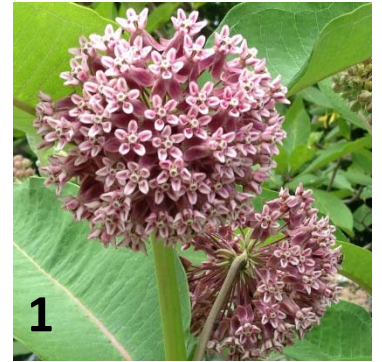

Milkweed Facts

- 73 species of Milkweed are native to the US
- All Milkweed species are good for Monarchs
- Straight species are better than cultivars ('Hello Yellow', 'Ice Ballet')
- At *Pesche's* we sell 5 Milkweed species

1. Common Milkweed (*Asclepias syriaca*)

Grows 3-5ft tall, spreads underground
Pink, fragrant flowers in summer
Will tolerate poor soils, tough plant

2. Butterfly Weed (*Asclepias tuberosa*)

Grows 1-2ft tall, conservative plant
Orange, luminous flowers in summer
Perennial Plant of the Year 2017

3. Swamp Milkweed (*Asclepias incarnata*)

Grows 2-4ft tall, conservative plant
Pink showy flowers in summer
Can tolerate medium to wet soils

4. Whorled Milkweed (*Asclepias verticillata*)

Grows 1-2ft tall, spreads underground
White, lacy flowers in summer
Can tolerate very poor, dry soils